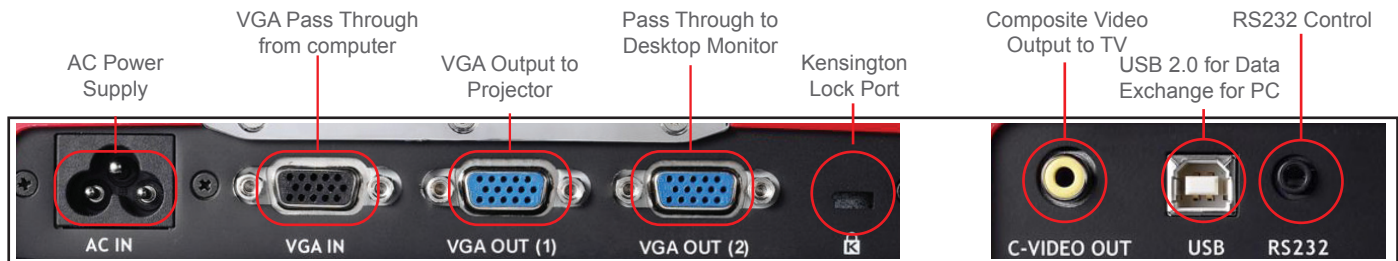

OPERATION FUNCTIONS

Auto Tune: Yes (Adjust for best possible image with a single touch of a button)
Auto Exposure: Yes
Auto White Balance: Yes
Auto Focus: Yes
Photo/Text Mode: Choose photo/grayscale/text mode
Image Mode: Choose normal/slide/microscope/film mode
Image Capture: Capture single images to internal memory or to the computer via USB connection
Video Recording: Yes, via USB by using Lumens' software
Freeze: Yes
Picture by Picture (PBP): Yes
Image Rotation: Full screen image rotation from 90,180 to 270 degrees
Annotation: Yes, by using Lumens' software
Low Light Mode: Yes
Pan Across the Screen: Enlarged any part of the image and pan it by using the arrow keys.

SECURITY

Auto Erase Mode: Option to automatically erase internal memory during power down
Anti-Theft: Kensington lock port
Bolt Holes on Bottom for Mounting: VESA standard 75 x 75 mm

OTHER

Weight: 5.0 lbs (2.3 kg)
Dimensions: 17" x 8.3" x 22" (431.8 x 210.8 x 558.8 mm)(L x W x H),
Base: 7.87" x 5.9" (199.9 x 149.9 mm) (LxW)
Warranty: 5-year unlimited REPLACEMENT warranty covers all hardware including lamps
Express Replacement: Advanced replacement program available

COMPLIANCE

Lumens™ Ladibugs comply with these important standards: FCC-EMI, cUL, CE-EMC, CE-LVD, RoHS, and WEEE.

I/O CONNECTIONS

Lumens™
Brighter Teaching

Lumens Integration, Inc.
4116 Clipper Court
Fremont, CA. 94538
Phone : 866-600-0988
F a x : (510) 252-1389
<http://www.MyLumens.com>

Lumens Europe BVBA
Assesteenweg 65.
1740 Ternat, Belgium
Phone : +32 (0)2 462 61 50
F a x : +32 (0)2 462 61 53
<http://www.LumensEU.com>