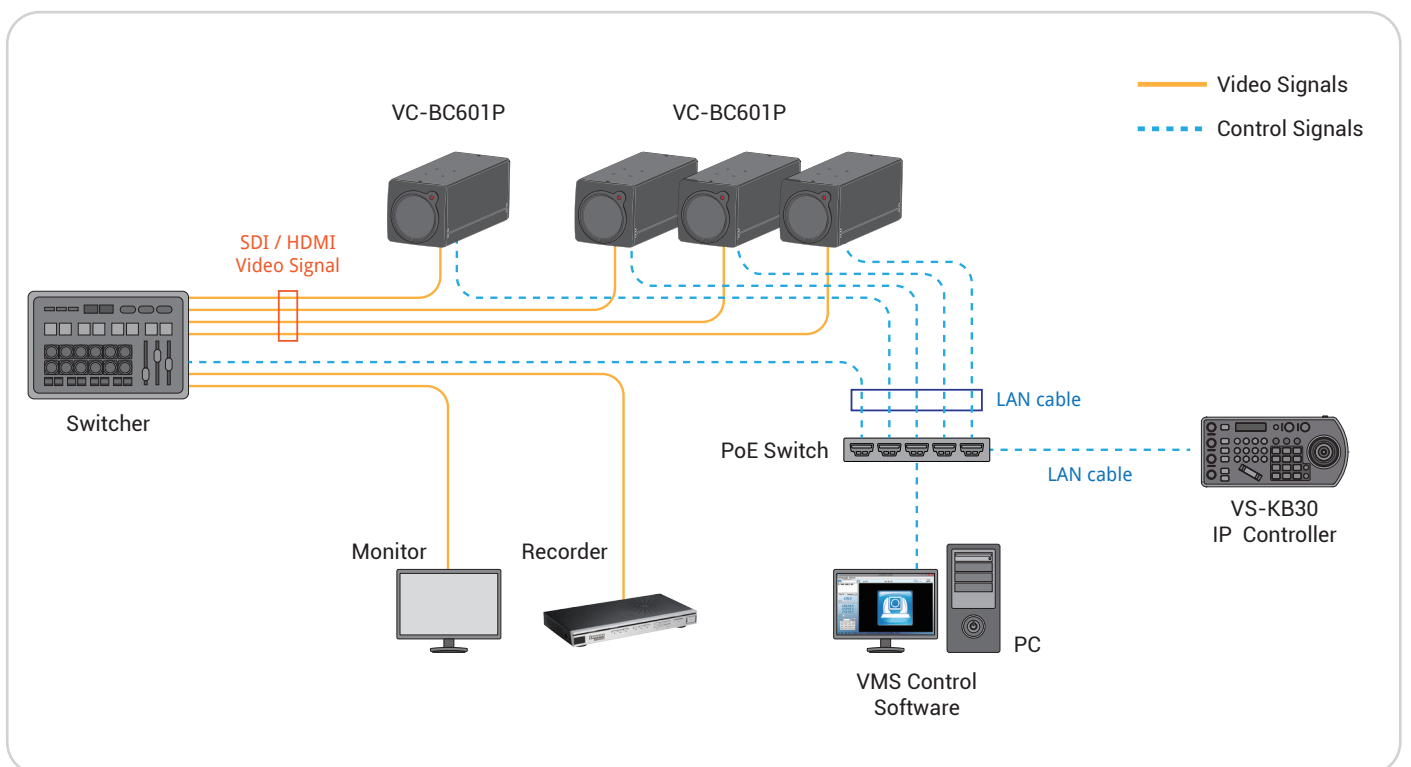

Multi-Camera Connection

Lumens®

Lumens Integration, Inc.
4116 Clipper Court
Fremont, CA, 94538
Phone: +1-866-600-0988
Fax: +1-510-252-1389

Lumens Europe
De Nayerstraat 17 9470
Denderleeuw Belgium
Phone : +32-473-58-38-95
Fax : +32-2-452-76-00

www.MyLumens.com