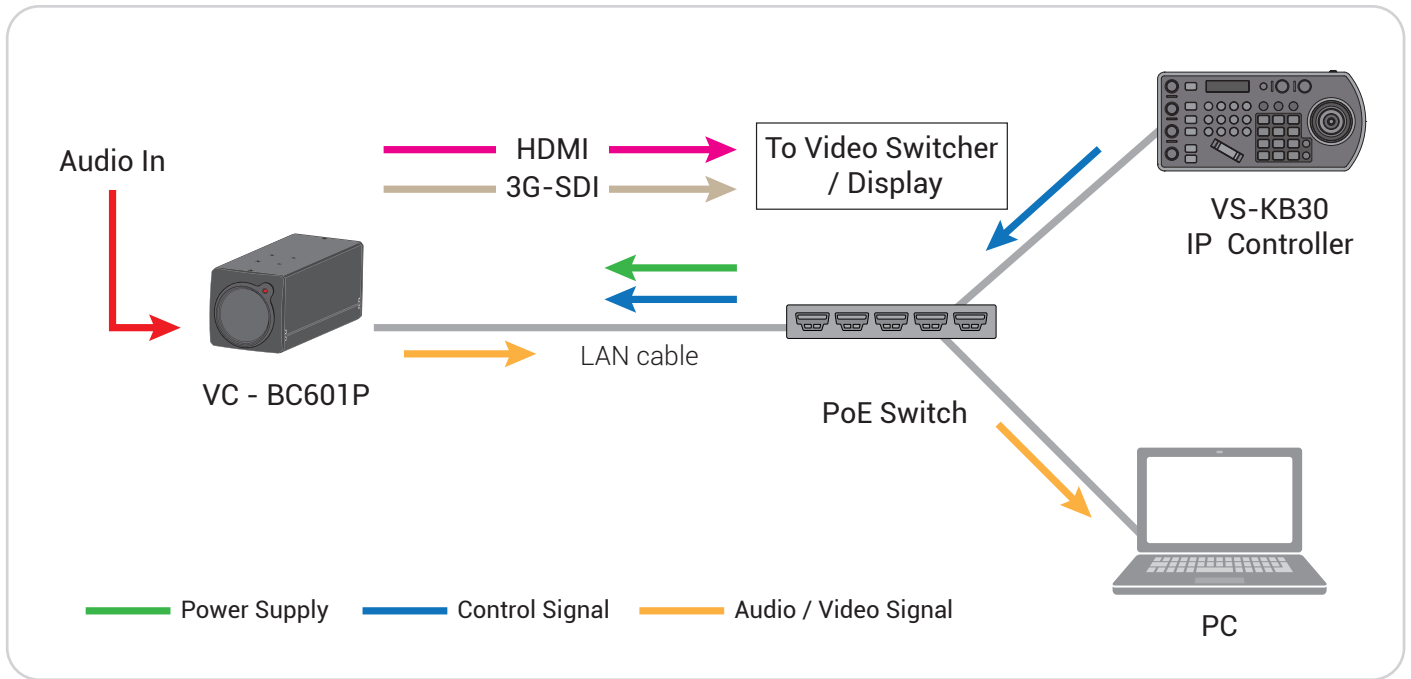

Single Camera Connection